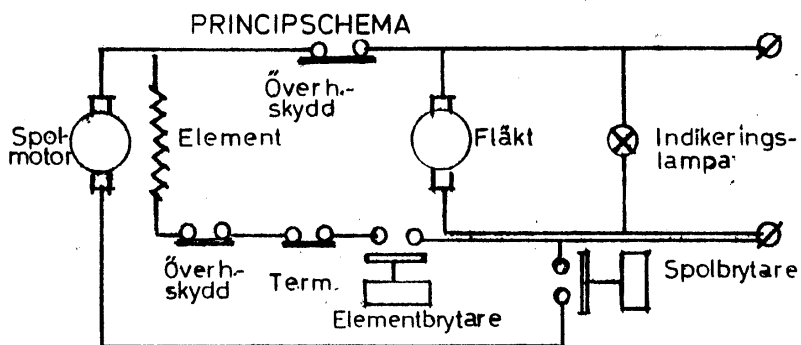

Quality and design
by
Servator

SEPARET T
CLASSIC/LECTROLAV

Drawn	Date	Scale
AJ	960807	
Checked	Date	
Working number		Rev.
		A

LEDNINGSSCHEMA / WIRING DIAGRAM

PRODUCT NO 2205010-01-02

3003813- / 3003814-

WIRING DIAGRAM
KOPPLINGSSCHEMA
CLASSIC / ELECTROLAV / 3000