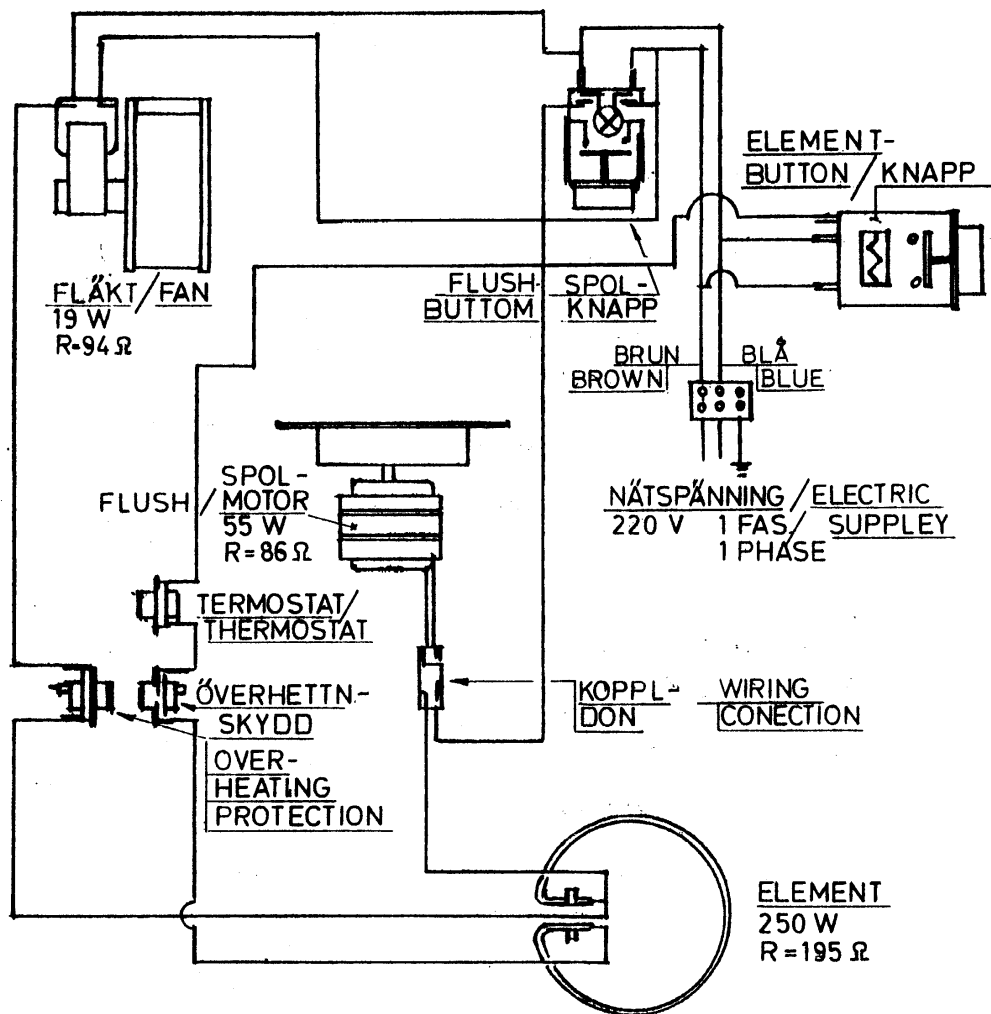

Quality and design
by
Servator

SEPARET T
CLASSIC/LECTROLAV

Drawn	Date	Scale
AJ	960807	
Checked	Date	
Working number		Rev.
		A

LEDNINGSSCHEMA / WIRING DIAGRAM

PRODUCT NO 2205010-01-02

3003813- / 3003814-

WIRING DIAGRAM
KOPPLINGSSCHEMA
CLASSIC / ELECTROLAV / 3000