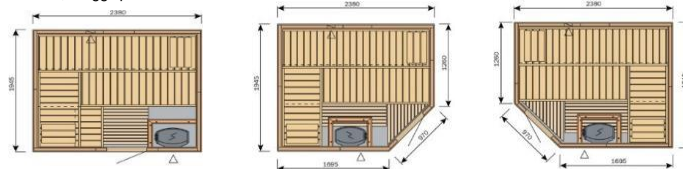

VARIANT BADSTUROM

Modell	Beskrivelse	Dimensjon (mm)	Badstuovn	EAN	Art.nr	Pris eks.mva	Pris inkl.mva
S2520	Variant med Formula	2380 x 1945	BC80	6417659029544		75.596,-	94.495,-
S2520R	Variant med Formula	2380 x 1945	BC80	6417659029551		79.996,-	99.995,-
S2520L	Variant with Formula	2380 x 1945	BC80	6417659029568		79.996,-	94.995,-
SZXE2520	Exclusive Air benker, tillegg i pris			6417659029605		13.966,-	17.495,-
SZXE2520R	Exclusive Air benker, tillegg i pris			6417659029612		13.996,-	17.495,-
SZXE2520L	Exclusive Air benker, tillegg i pris			6417659029629		13.996,-	17.495,-