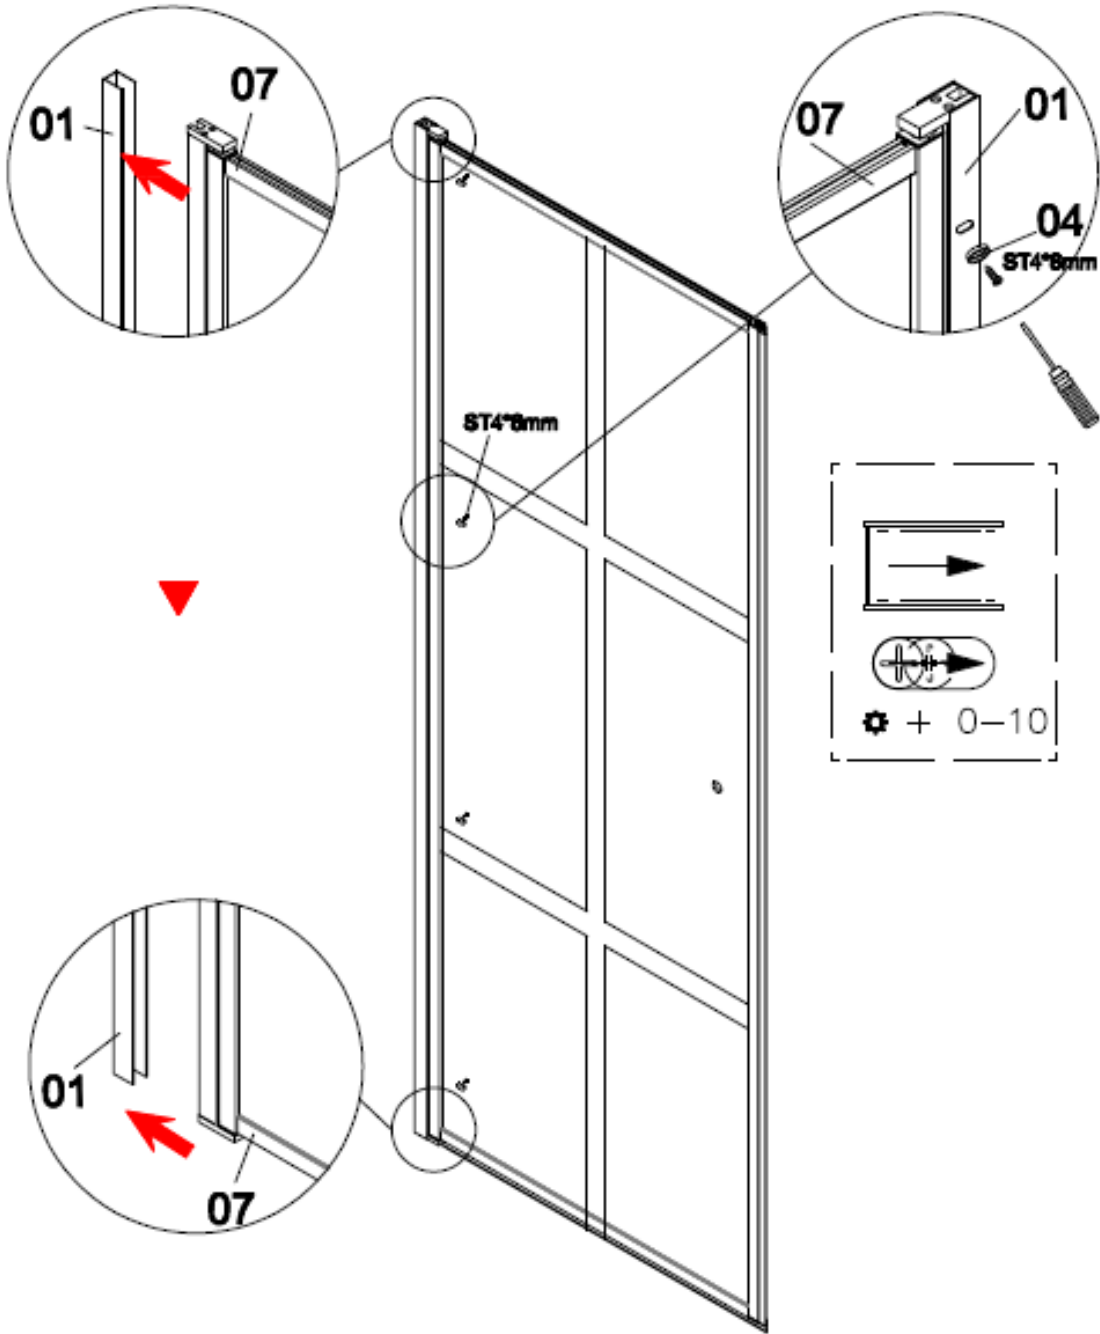

INSTALLATION ACCESSORIES LIST

Intall Size

A: Please refer to the install size page

SUNWIND

ENJOY *your spare time*

Sunwind Gylling AS
Rudssletta 71-75, 1351 Rud, Norway
Tlf: 67 17 13 70
www.sunwind.no

Sunwind Gylling AB
Solkraftsvägen 12, 135 70 Stockholm, Sverige
Tlf: 08-742 01 70
www.sunwind.se