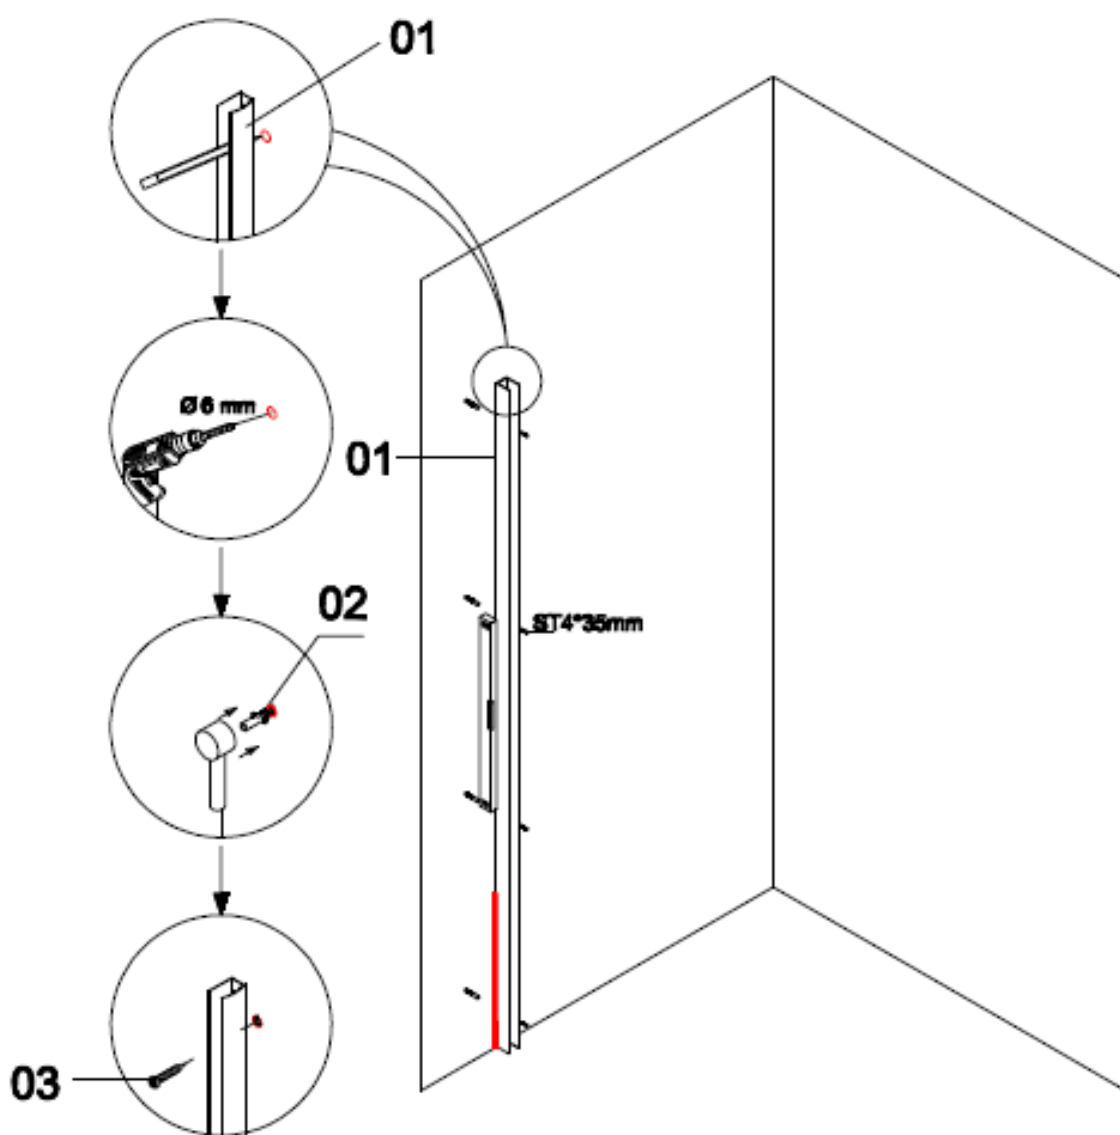

INSTALLATION ACCESSORIES LIST

Intall Size

A: Please refer to the install size page

SUNWIND

ENJOY *your spare time*

Sunwind Gylling AS
Rudssletta 71-75, 1351 Rud, Norway
Tlf: 67 17 13 70
www.sunwind.no

Sunwind Gylling AB
Solkraftsvägen 12, 135 70 Stockholm, Sverige
Tlf: 08-742 01 70
www.sunwind.se