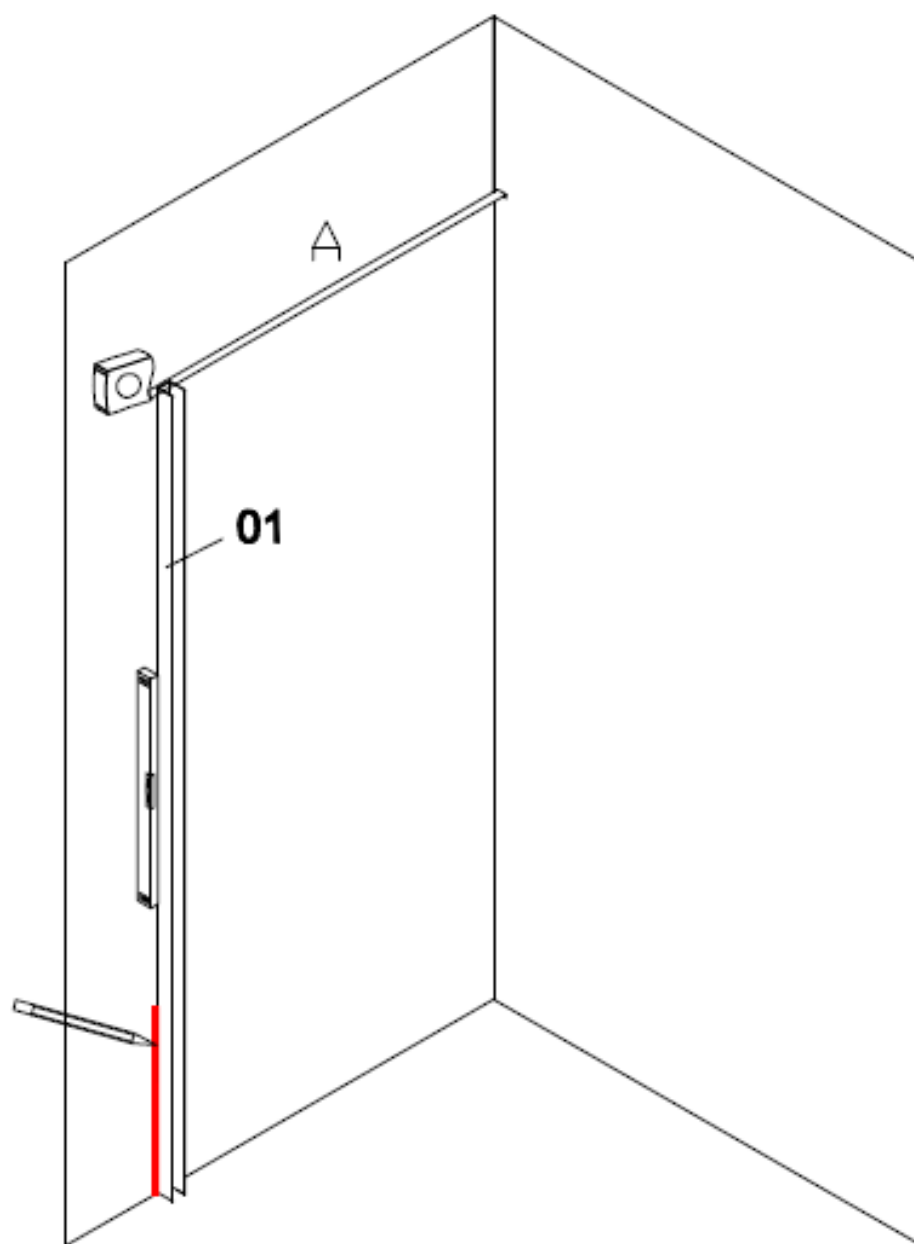

INSTALLATION ACCESSORIES LIST

Intall Size

A: Please refer to the install size page

SUNWIND

ENJOY *your spare time*

Sunwind Gylling AS
Rudssletta 71-75, 1351 Rud, Norway
Tlf: 67 17 13 70
www.sunwind.no

Sunwind Gylling AB
Solkraftsvägen 12, 135 70 Stockholm, Sverige
Tlf: 08-742 01 70
www.sunwind.se