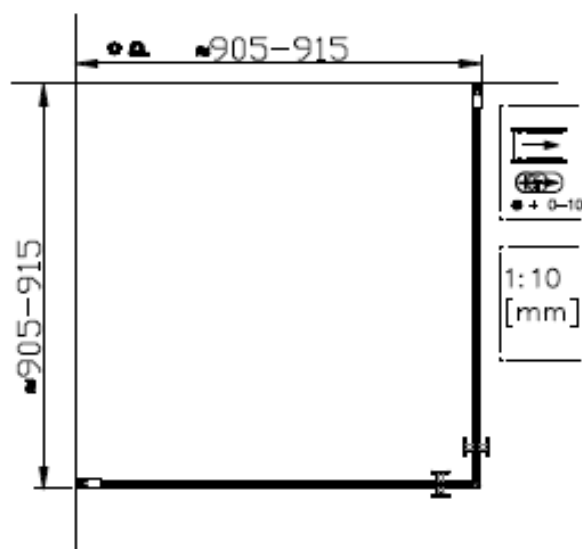

INSTALLATION ACCESSORIES LIST

Intall Size

A: Please refer to the install size page

SUNWIND

ENJOY *your spare time*

Sunwind Gylling AS
Rudssletta 71-75, 1351 Rud, Norway
Tlf: 67 17 13 70
www.sunwind.no

Sunwind Gylling AB
Solkraftsvägen 12, 135 70 Stockholm, Sverige
Tlf: 08-742 01 70
www.sunwind.se