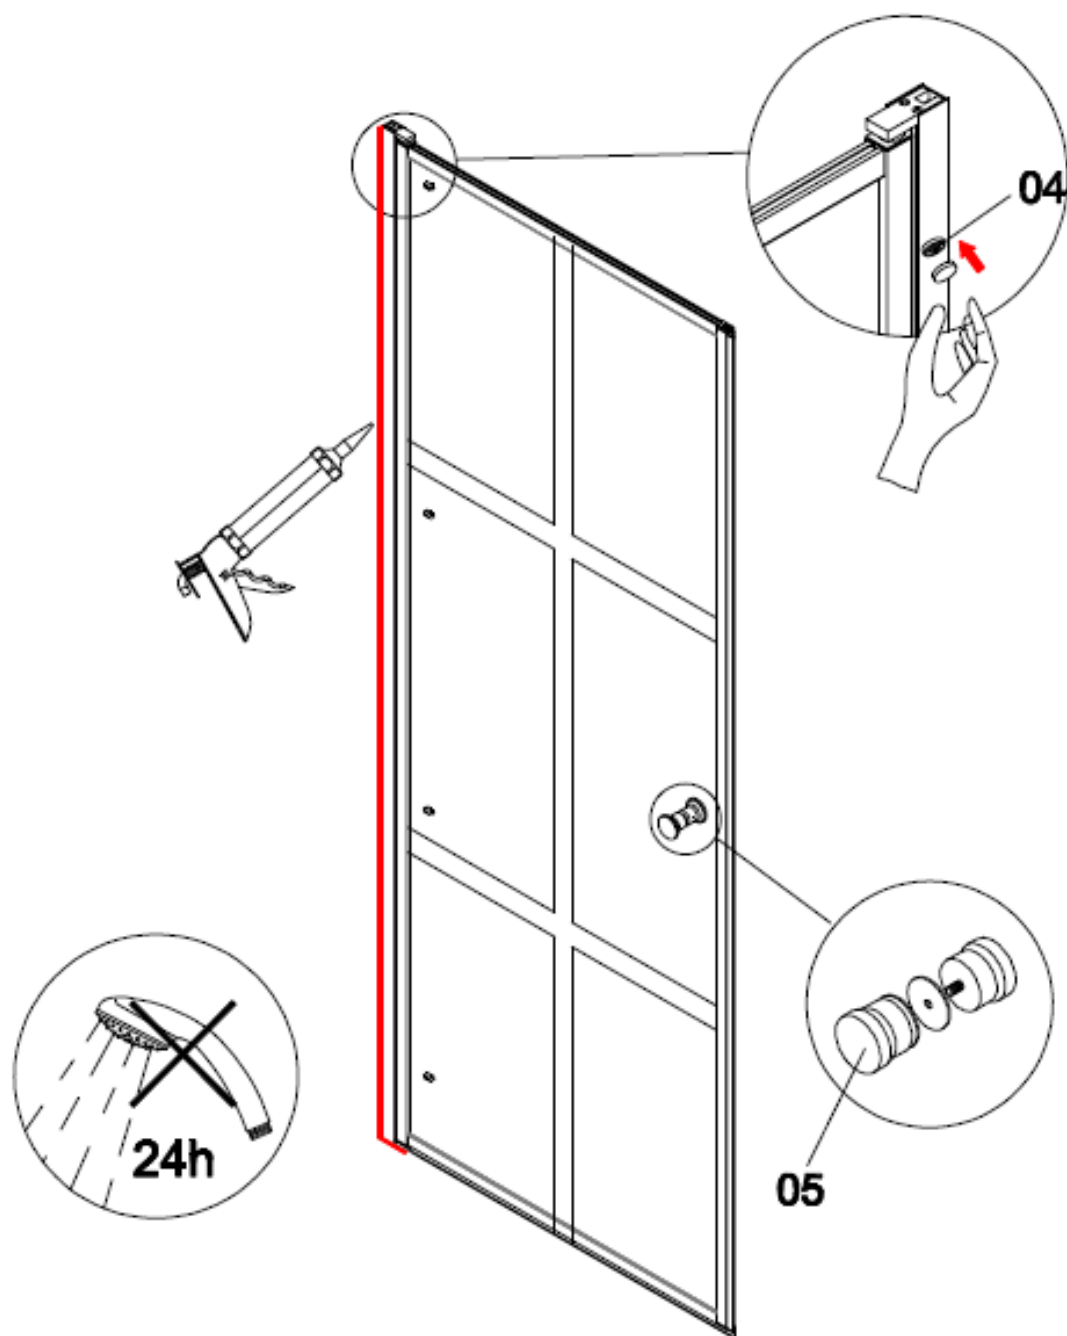

INSTALLATION ACCESSORIES LIST

Intall Size

A: Please refer to the install size page

SUNWIND

ENJOY *your spare time*

Sunwind Gylling AS
Rudssletta 71-75, 1351 Rud, Norway
Tlf: 67 17 13 70
www.sunwind.no

Sunwind Gylling AB
Solkraftsvägen 12, 135 70 Stockholm, Sverige
Tlf: 08-742 01 70
www.sunwind.se