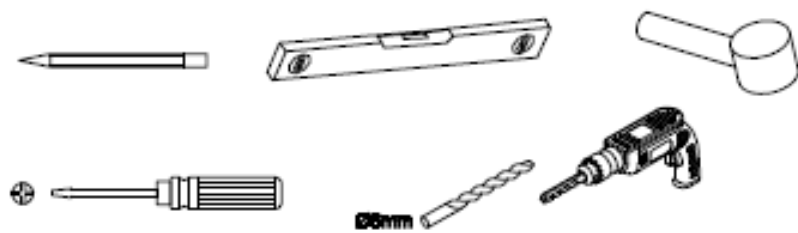

INSTALLATION ACCESSORIES LIST

Intall Size

A: Please refer to the install size page

SUNWIND

ENJOY *your spare time*

Sunwind Gylling AS
Rudssletta 71-75, 1351 Rud, Norway
Tlf: 67 17 13 70
www.sunwind.no

Sunwind Gylling AB
Solkraftsvägen 12, 135 70 Stockholm, Sverige
Tlf: 08-742 01 70
www.sunwind.se