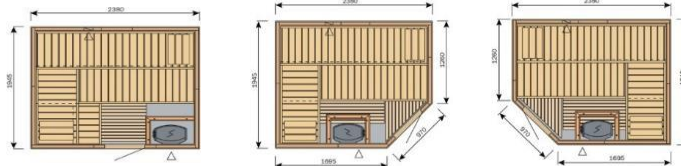

VARIANT BADSTUROM

Modell	Beskrivelse	Dimensjon (mm)	Badstuovn	EAN	Art.nr	Pris eks.mva	Pris inkl.mva
S2520	Variant med Formula	2380 x 1945	BC80	6417659029544		75.596,-	94.495,-
S2520R	Variant med Formula	2380 x 1945	BC80	6417659029551		79.996,-	99.995,-
S2520L	Variant with Formula	2380 x 1945	BC80	6417659029568		79.996,-	94.995,-
SZXE2520	Exclusive Air benker, tillegg i pris			6417659029605		13.966,-	17.495,-
SZXE2520R	Exclusive Air benker, tillegg i pris			6417659029612		13.996,-	17.495,-
SZXE2520L	Exclusive Air benker, tillegg i pris			6417659029629		13.996,-	17.495,-